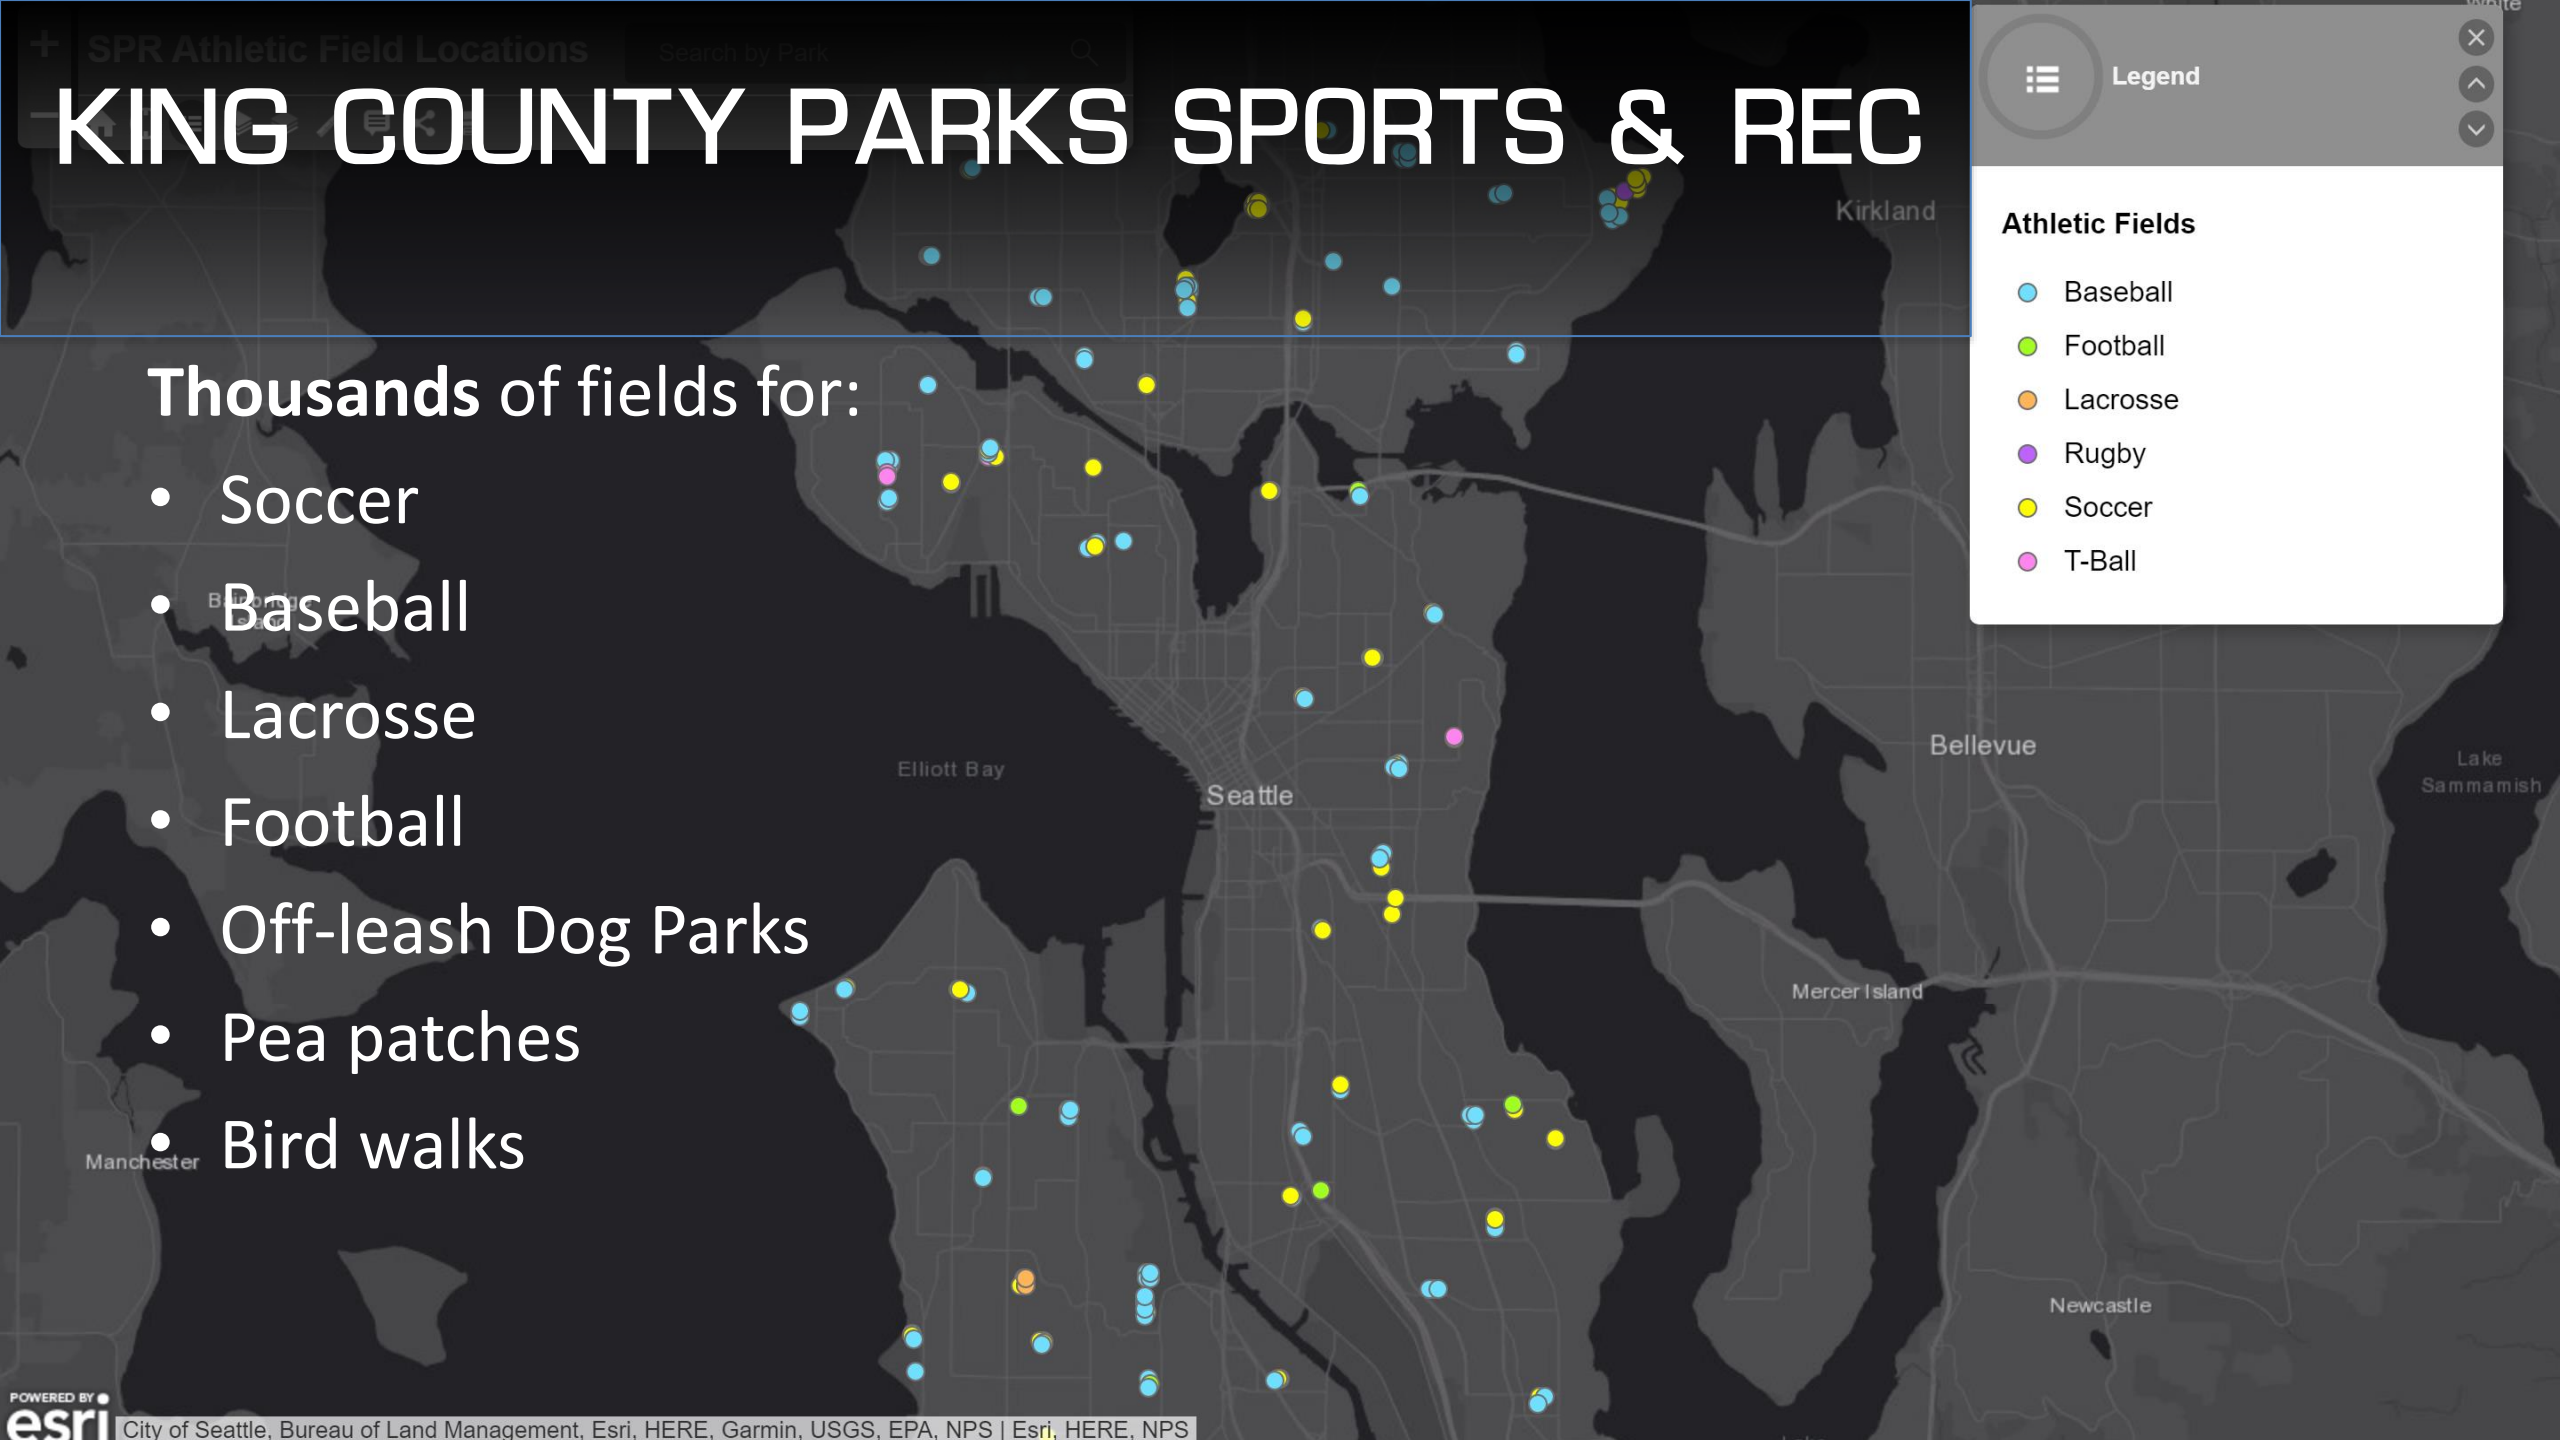

# KING COUNTY PARKS SPORTS & REC

Thousands of fields for:

- Soccer
- Baseball
- Lacrosse
- Football
- Off-leash Dog Parks
- Pea patches
- Bird walks

Legend

**Athletic Fields**

- Baseball
- Football
- Lacrosse
- Rugby
- Soccer
- T-Ball

# KING COUNTY PARKS SPORTS & REC

Thousands of fields for:

- Soccer
- Baseball
- Lacrosse
- Football
- Off-leash Dog Parks
- Pea patches
- Bird walks
- Field for radio-controlled flight
- Located in a technology-centered community that economically depends on STEM education
- Supported and endorsed by employees of Apple, Boeing, Google, Microsoft, SpaceX and more